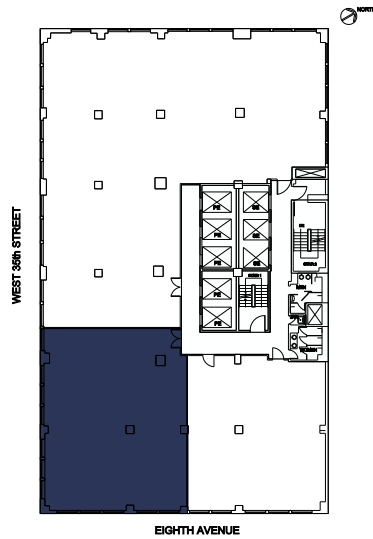

SINCE 1952

**SUITE 900**  
2,900 RSF

KEY PLAN

**Allen Gurevich**  
(212) 609.7141  
agurevich@gfpre.com

WWW.GFPRE.COM