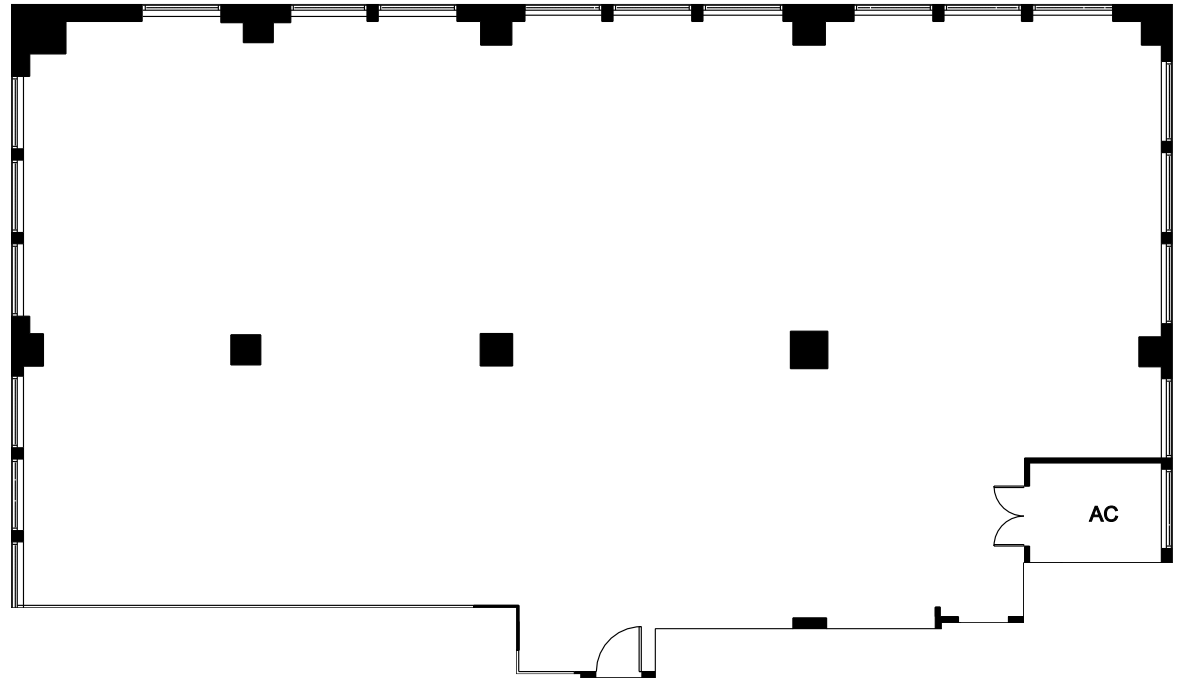

SINCE 1952

SUITE 1601
4,658 RSF

KEY PLAN

Allen Gurevich
(212) 609.7141
agurevich@gfpre.com

WWW.GFPRE.COM