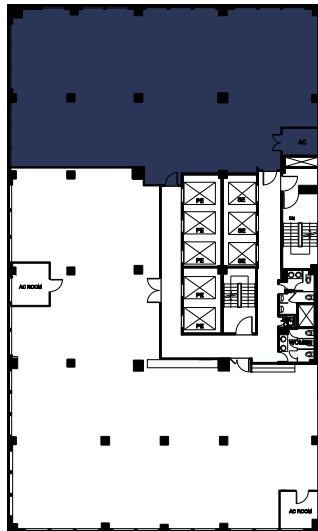

SINCE 1952

SUITE 1601
4,658 RSF

KEY PLAN

Allen Gurevich
(212) 609.7141
agurevich@gfpre.com

WWW.GFPRE.COM