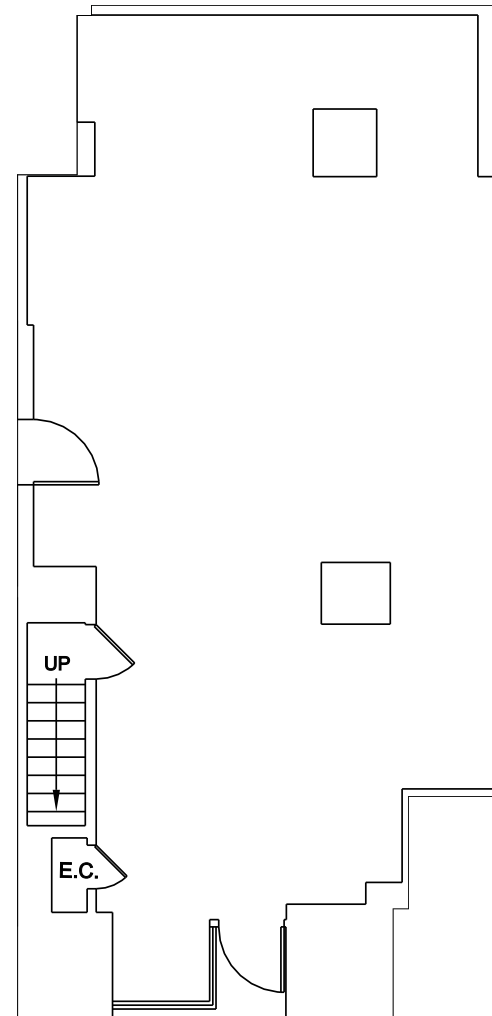

SINCE 1952

SUITE 1D 970 RSF

KEY PLAN

Matthew Colavita
(212) 609.7143
mcolavita@gfpre.com

Allen Gurevich
(212) 609.7141
agurevich@gfpre.com

WWW.GFPRE.COM