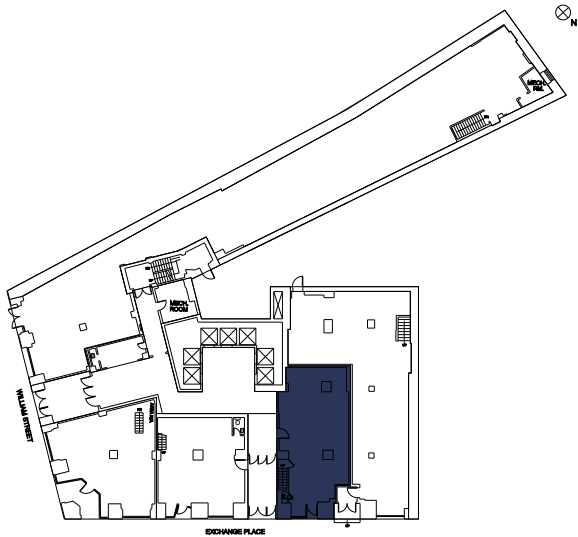

SINCE 1952

SUITE 1D 970 RSF

KEY PLAN

Matthew Colavita
(212) 609.7143
mcolavita@gfpre.com

Allen Gurevich
(212) 609.7141
agurevich@gfpre.com

WWW.GFPRE.COM