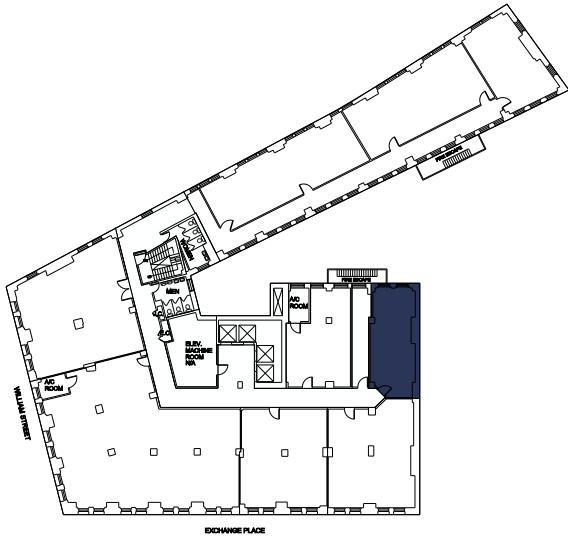

SINCE 1952

SUITE 1311
1,150 RSF

KEY PLAN

Matthew Colavita
(212) 609.7143
mcolavita@gfpre.com

Allen Gurevich
(212) 609.7141
agurevich@gfpre.com

WWW.GFPRE.COM