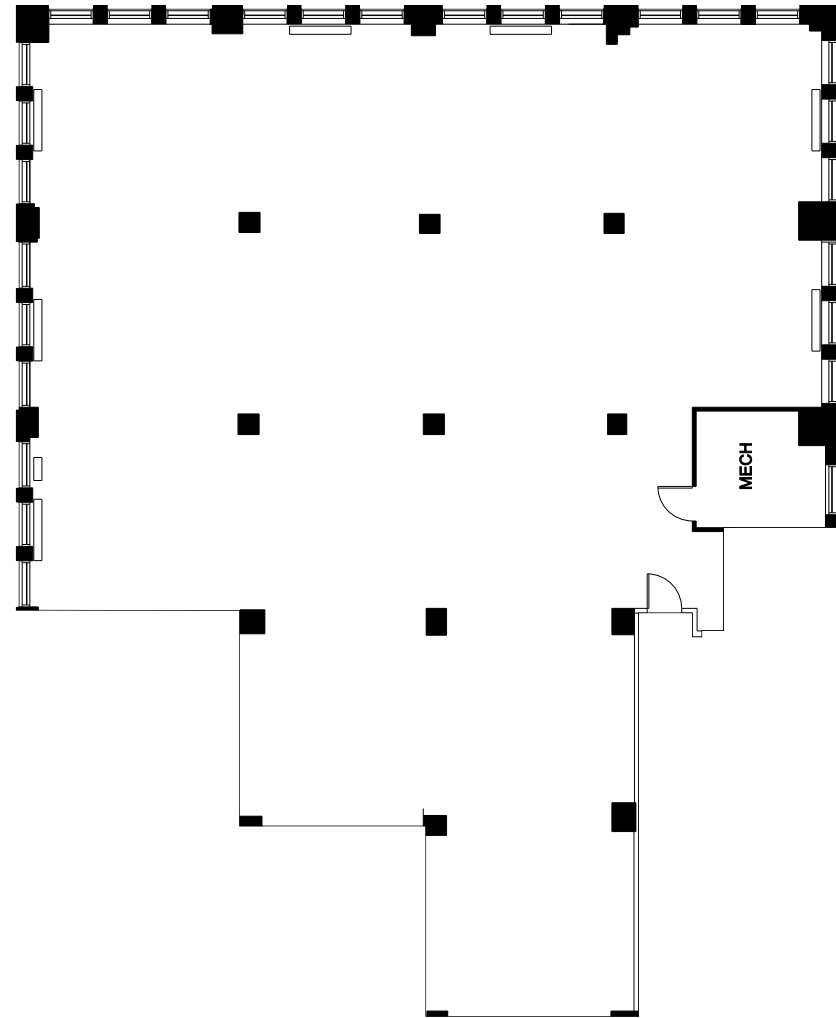

SINCE 1952

SUITE 600
7,000 RSF

Allen Gurevich
(212) 609.7141
agurevich@gfpre.com

WWW.GFPRE.COM