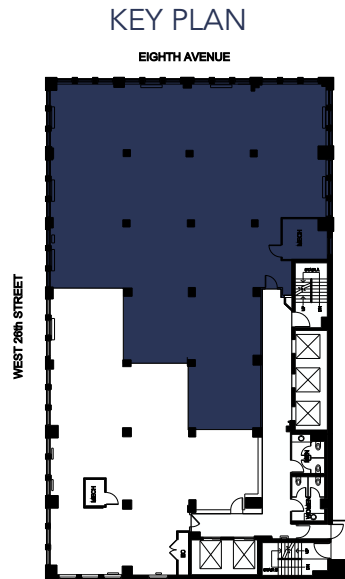

SINCE 1952

SUITE 600
7,000 RSF

Allen Gurevich
(212) 609.7141
agurevich@gfpre.com

WWW.GFPRE.COM