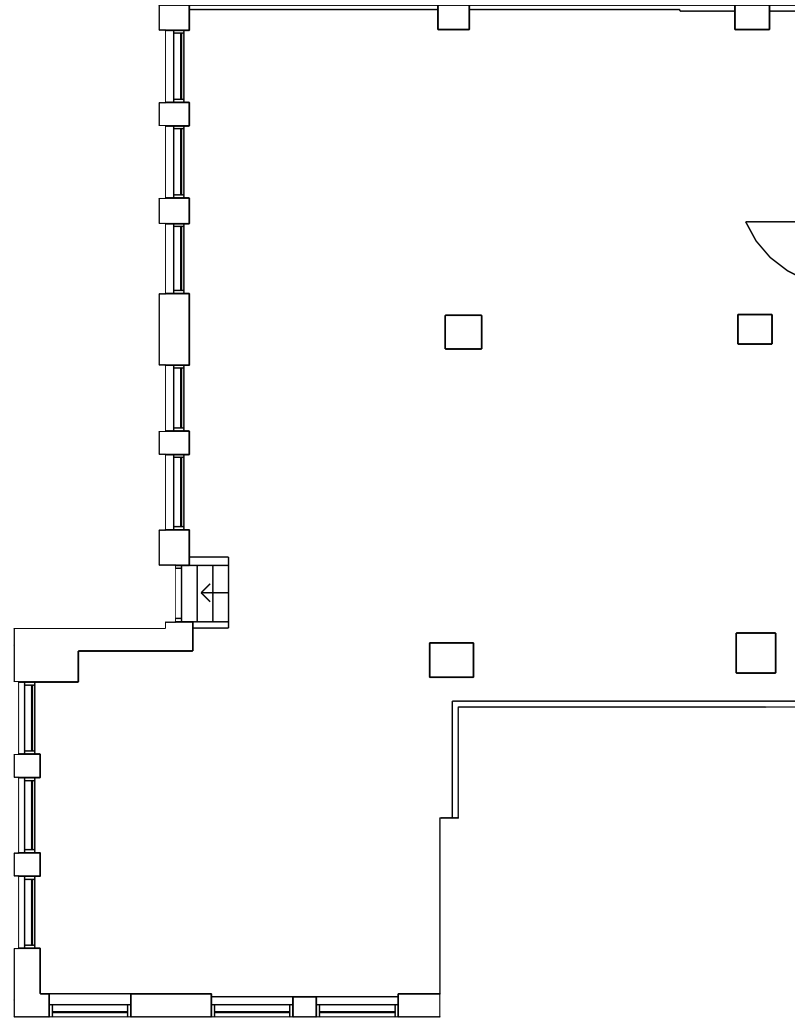

SINCE 1952

SUITE 1704 2,500 RSF

Allen Gurevich
(212) 609.7141
agurevich@gfpre.com

WWW.GFPRE.COM