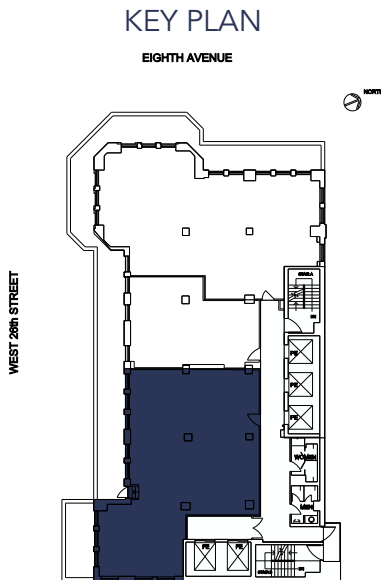

SINCE 1952

SUITE 1704 2,500 RSF

Allen Gurevich
(212) 609.7141
agurevich@gfpre.com

WWW.GFPRE.COM