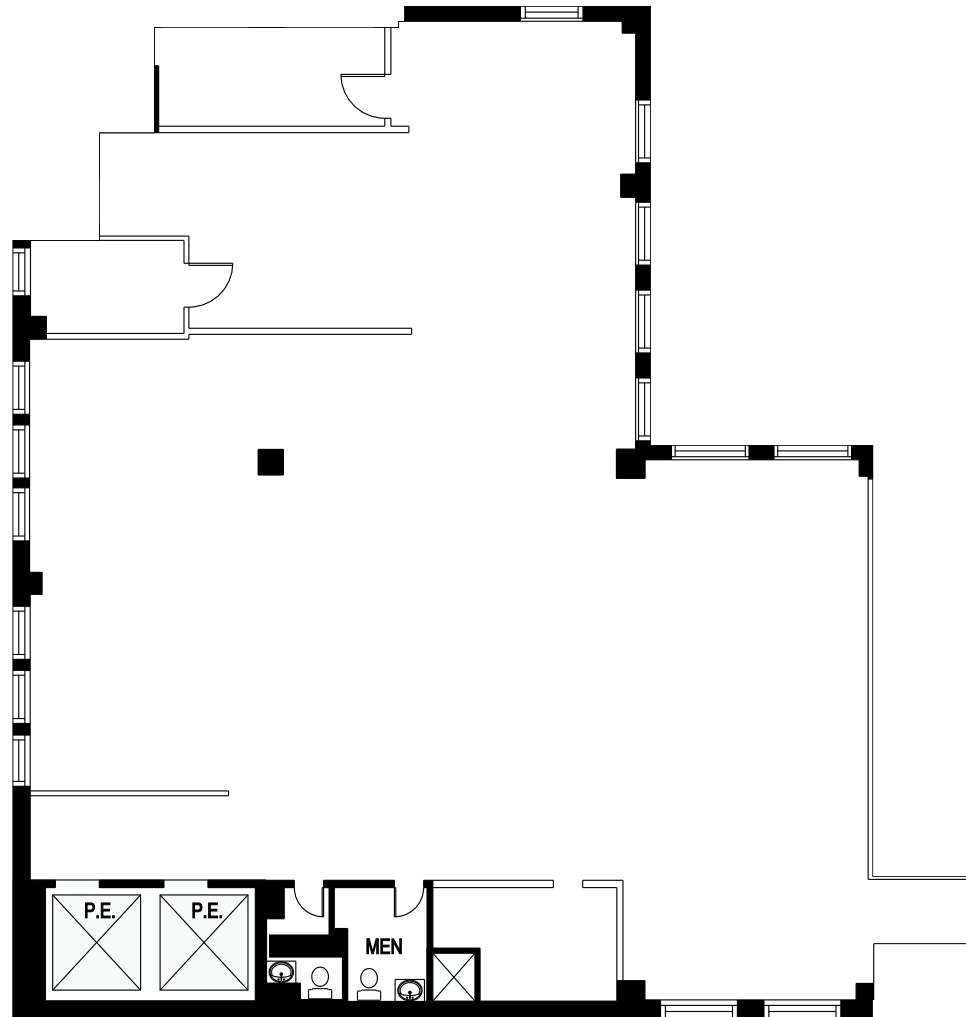

SINCE 1952

**SUITE 1700**  
4,771 RSF

KEY PLAN

36th STREET

**Barbara Yagoda**  
(212) 372.2168  
byagoda@gfpre.com

WWW.GFPRE.COM