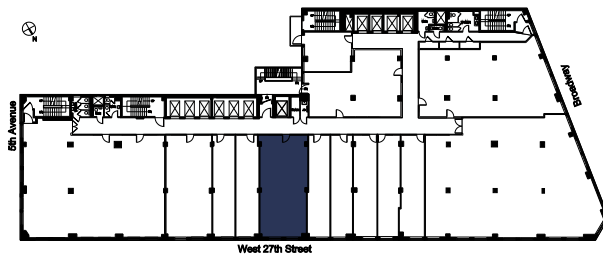

SINCE 1952

SUITE 1506
1,359 RSF

KEY PLAN

Jane Senders
(212) 689.6307
jsenders@230fifthave.com

Harvey L. Richer
(212) 689.6305
hricher@230fifthave.com

WWW.GFPRE.COM