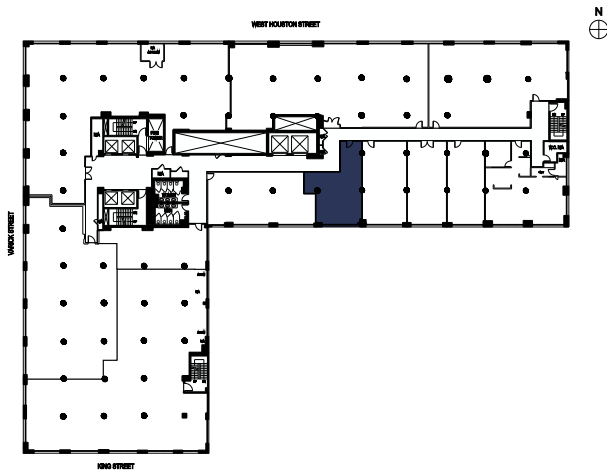

SINCE 1952

SUITE 508
1,224 RSF

KEY PLAN

Donna Vogel
(212) 431.9416
dsiciliani@gfpre.com

WWW.GFPRE.COM