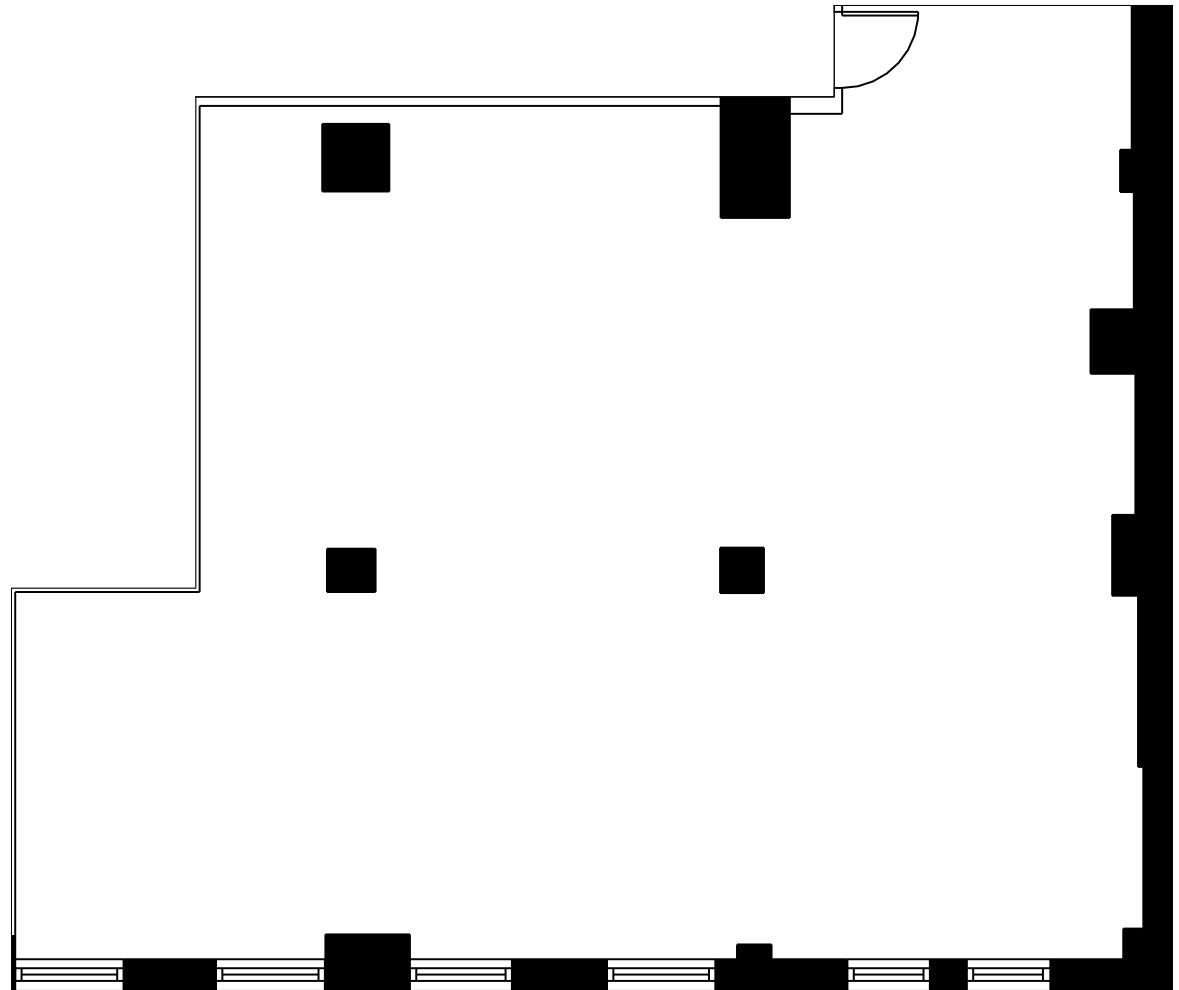

SINCE 1952

SUITE 908
2,240 RSF

KEY PLAN

Allen Gurevich
(212) 609.7141
agurevich@gfpre.com

N

WWW.GFPRE.COM