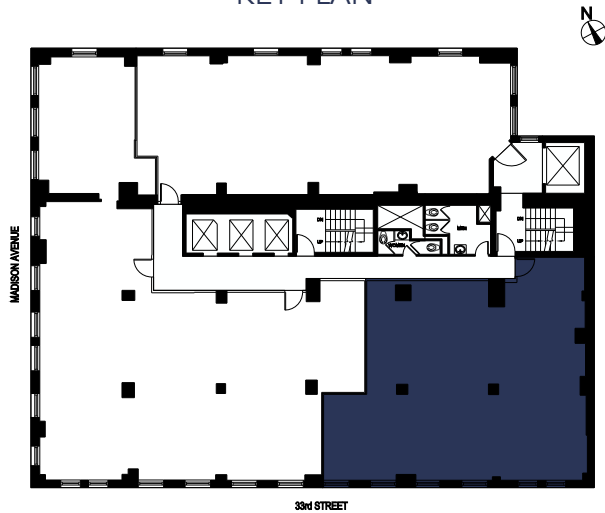

SINCE 1952

SUITE 908
2,240 RSF

KEY PLAN

Allen Gurevich
(212) 609.7141
agurevich@gfpre.com

N

WWW.GFPRE.COM