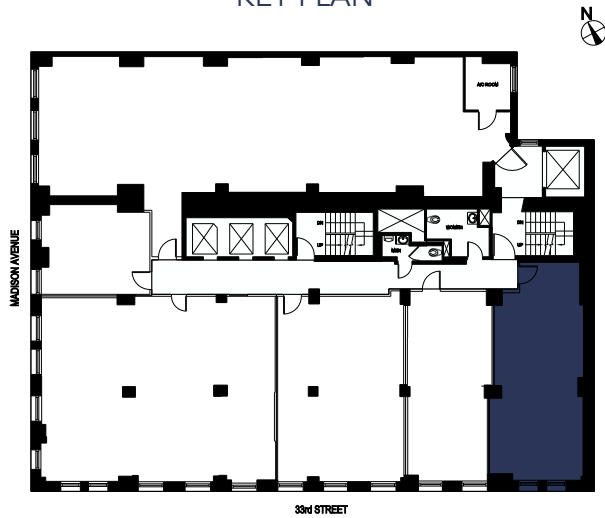

SINCE 1952

SUITE 308
962 RSF

KEY PLAN

Allen Gurevich
(212) 609.7141
agurevich@gfpre.com

WWW.GFPRE.COM