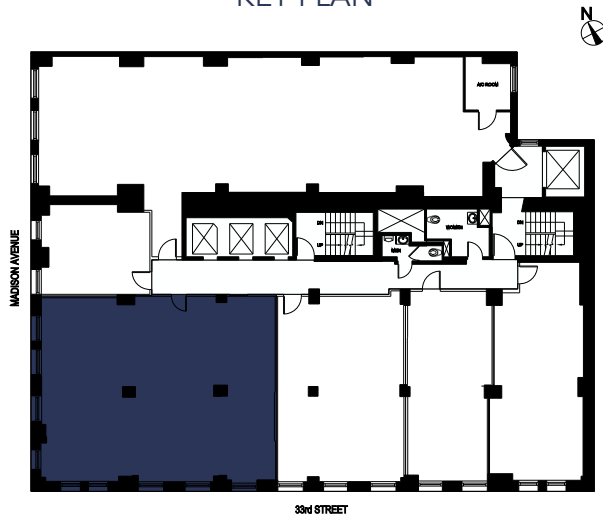

SINCE 1952

SUITE 300
2,015 RSF

KEY PLAN

Allen Gurevich
(212) 609.7141
agurevich@gfpre.com

WWW.GFPRE.COM