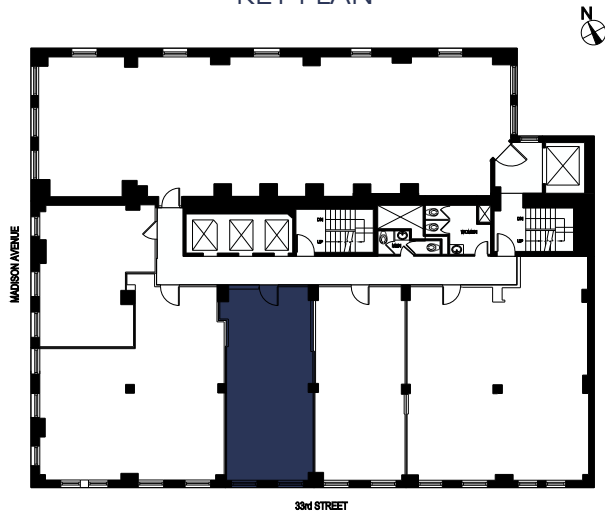

SINCE 1952

SUITE 1005
759 RSF

KEY PLAN

Allen Gurevich
(212) 609.7141
agurevich@gfpre.com

WWW.GFPRE.COM